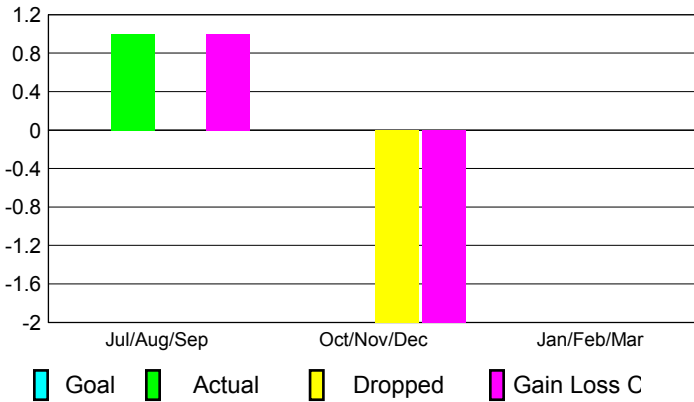

Clubs 2011-2012	
--------------------	--

Month	New Club Goal	Actual New Clubs	Actual Dropped Clubs	Gain/Loss of Clubs	Gain/Loss of Clubs
Jul/Aug/Sep		1	0	1	3
Oct/Nov/Dec		0	-2	-2	-3
Jan/Feb/Mar					3
<b>Totals</b>		<b>1</b>	<b>-2</b>	<b>-1</b>	<b>3</b>

**Club Results 2012-2013**

Goal, New, Dropped, Gain/Loss

**Comparison of Club Gain/Loss**

Current Year Compared to the Previous Year

**YTD Status Quo Clubs 2012-2013**

Status Quo Clubs Compared to Status Quo Members