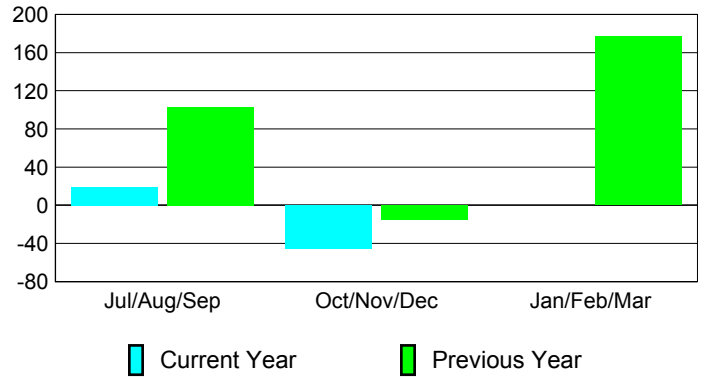

**Club Results 2012-2013**

Goal, New, Dropped, Gain/Loss

**Comparison of Club Gain/Loss**

Current Year Compared to the Previous Year

**YTD Status Quo Clubs 2012-2013**

Status Quo Clubs Compared to Status Quo Members

**MEMBERSHIP**

Membership Results 2012-2013				
---------------------------------	--	--	--	--

Membership 2011-2012	
-------------------------	--

Month	Net Memb Goal	Actual New Memb	Actual Dropped Memb	Gain/Loss of Memb	Gain/Loss of Memb
Jul/Aug/Sep		91	-72	19	103
Oct/Nov/Dec		88	-133	-45	-15
Jan/Feb/Mar					177
<b>Totals</b>		<b>179</b>	<b>-205</b>	<b>-26</b>	<b>265</b>

**Membership Results 2012-2013**

Goal, New, Dropped, Gain/Loss

**Comparison of Membership Gain/Loss**

Current Year Compared to the Previous Year

**Gender Comparison 2012-2013**

Jul/Aug/Sep

Oct/Nov/Dec

Jan/Feb/Mar