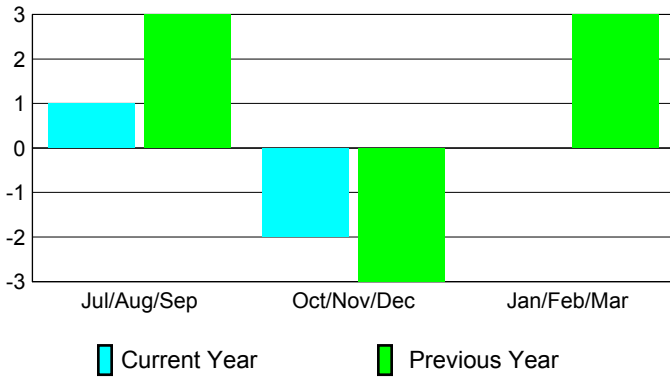

Clubs 2011-2012	
--------------------	--

Month	New Club Goal	Actual New Clubs	Actual Dropped Clubs	Gain/Loss of Clubs	Gain/Loss of Clubs
Jul/Aug/Sep		1	0	1	3
Oct/Nov/Dec		0	-2	-2	-3
Jan/Feb/Mar					3
<b>Totals</b>		<b>1</b>	<b>-2</b>	<b>-1</b>	<b>3</b>

**Club Results 2012-2013**

Goal, New, Dropped, Gain/Loss

**Comparison of Club Gain/Loss**

Current Year Compared to the Previous Year

**YTD Status Quo Clubs 2012-2013**

Status Quo Clubs Compared to Status Quo Members