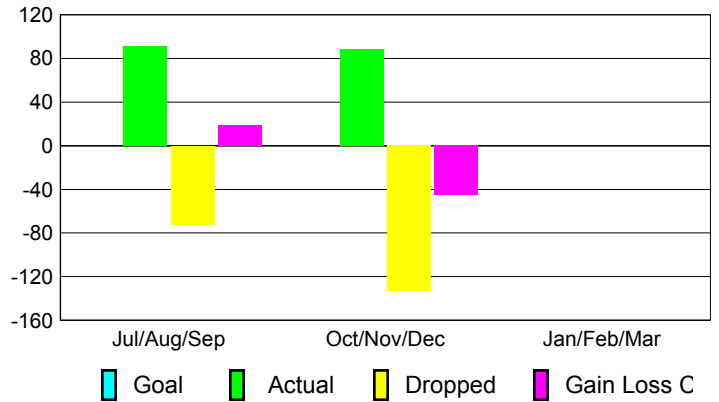

**Club Results 2012-2013**

Goal, New, Dropped, Gain/Loss

**Comparison of Club Gain/Loss**

Current Year Compared to the Previous Year

**YTD Status Quo Clubs 2012-2013**

Status Quo Clubs Compared to Status Quo Members

**MEMBERSHIP**

Membership Results 2012-2013				
---------------------------------	--	--	--	--

Membership 2011-2012	
-------------------------	--

Month	Net Memb Goal	Actual New Memb	Actual Dropped Memb	Gain/Loss of Memb	Gain/Loss of Memb
Jul/Aug/Sep		91	-72	19	103
Oct/Nov/Dec		88	-133	-45	-15
Jan/Feb/Mar					177
<b>Totals</b>		<b>179</b>	<b>-205</b>	<b>-26</b>	<b>265</b>

**Membership Results 2012-2013**

Goal, New, Dropped, Gain/Loss

**Comparison of Membership Gain/Loss**

Current Year Compared to the Previous Year

**Gender Comparison 2012-2013**

Jul/Aug/Sep

Oct/Nov/Dec

Jan/Feb/Mar